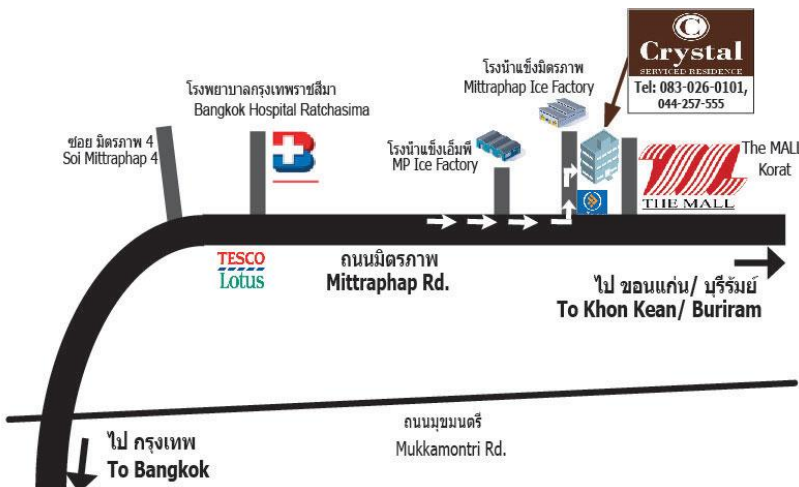

1268/1 Mittraphap Rd, Naimuang, Muang, Nakornratchasima 30000

Tel. 044-257-555, 083-026-0101
Fax.044-257-560
enquiry@the-crystalresidence.com

Reservations 044-257-555, 083-026-0101

www.the-crystalresidence.com